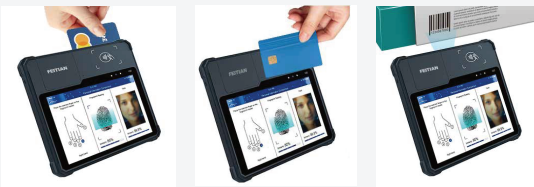

DATASHEET

V20

Smart Financial Tablet- SOFTPOS

Android 9

4G + 3G + 2G
WiFi 2.4G/5G
BT 4.2

10" HD LCM
8MP + 5MP Cameras

IC + NFC + QR

IC

NFC

QR

Google mobile services & Certified

Retail

Supermarket

Restaurant

Hotel

Parking lot

Gas station

SPECIFICATIONS

Operating System	Android 9				
Processor	Octa-Core, 8×1.8G, A53				
Memory	RAM: 2GB /ROM: 16GB				
Communications	4G (LTE-FDD/LTE-TDD) + 3G (WCDMA) + 2G (GSM/GPRS), WiFi 2.4GHz/5GHz, BT4.2 (BR/EDR+BLE)				
Location	GPS/AGPS, Beidou, GLONASS, Internal antenna				
Display	10 inch, 1280 × 800, IPS				
Cameras	Rear: 8MP AF with Flash Support Scanner 1D&2D code & QR Code Front: 5MP FF				
GMS	Support Google mobile services				
Battery	3.8V/10000mAh				
SoftPOS	Support FT PAY(Feitian softPOS)				
IC Card Reader	ISO/IEC 7816, ISO / IEC7816, T=0 and T=1 protocol, Class A, B, C cards				
NFC	13.56MHz, ISO 14443 Type A and B, ISO 15693, Mifare, FeliCa Original				
Card Slot	SIM*1 + PSAM*1				
Peripheral Ports	Type A*2, Type C*1, RJ45*1, 3.5mm Earphone port*1, Mini HDMI				
Adapter	Input: 100-240V AC, 50/60Hz 0.35A Output: 5V DC/2.0A				
Physical	265.6mm (L) × 237.6mm (W) × 31mm (H)				
Weight	1426g				
Environment	Operating Temperature: 0°C ~ 60°C (0°F~140°F), Storage Temperature: -20°C ~ 85°C (-4°F~185°F), Relative Humidity: 5%-96% (Non-Condensing)				
Accessories	Adapter*1, USB Cable(only charging)*1				
Certifications	CE, WEEE, UN38.3				
Optional Items	<table><tr><td>Memory RAM:3GB/ROM:32GB /RAM:4GB</td><td>Card Slot SIM*2 + PSAM*2</td></tr><tr><td>Camera Front Camera: 5MP FF</td><td>Type C USB to RJ 45 Adapter 100 Mbps Ethernet LAN</td></tr></table>	Memory RAM:3GB/ROM:32GB /RAM:4GB	Card Slot SIM*2 + PSAM*2	Camera Front Camera: 5MP FF	Type C USB to RJ 45 Adapter 100 Mbps Ethernet LAN
Memory RAM:3GB/ROM:32GB /RAM:4GB	Card Slot SIM*2 + PSAM*2				
Camera Front Camera: 5MP FF	Type C USB to RJ 45 Adapter 100 Mbps Ethernet LAN				