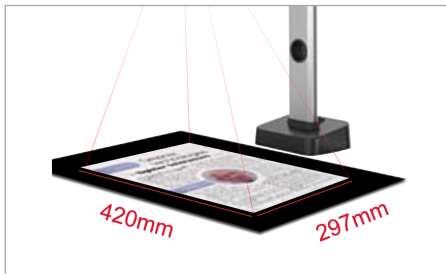

JOY-DOCCAM L140

PORTABLE BOOK SCANNER

- ▶ Potable document scanner, easy to take anywhere.
- ▶ Via ABBYY OCR
- ▶ Only one USB cable is available.
- ▶ Less than 3 sec./page ultra- fast scanning speed up to A3 in size for single sheet.
- ▶ Approved of 3 level LED lights, L140 document scanner can work even in dimly lit environments.
- ▶ Benefit from intelligent software, L140 has versatility of auto flattening, fingerprint removal, smart paging, etc.

Being a smart & portable document scanner, L140 allows all scanning documents in various forms with a faster and more competitive way. Taking advantage of intelligent hardware and advanced algorithms, you can scan all books, magazines, contracts, or any paper documents in A3 size range at a speed of 60sec/40pages, without cutting or unbinding. All scanned files can be easily converted into editable Word, PDF, TIFF and Excel by OCR (Optical Character Recognition).

More Details

Portable design

Can be doubled up for portable taking.

Scanning Up to A3 in Size

Easily for A4, max. Up to A3 in size.

Intelligent Technology

Professional trimming, auto flattening, fingerprint removal, smart paging, background purifying, multicolor modes, etc.

SOFTWARE APPLICATION

Online Booth function, annotation function,
photo, recording, OCR

DIMENSIONS & PACKAGE

Height x Width x Depth

13.74 (349 mm) x 4.52 (115mm) x 10.23 (260 mm)

INSIDE THE BOX

Document Scanner
Hand Button
Foot Pedal
User Manual
Location Soft Pad
CD